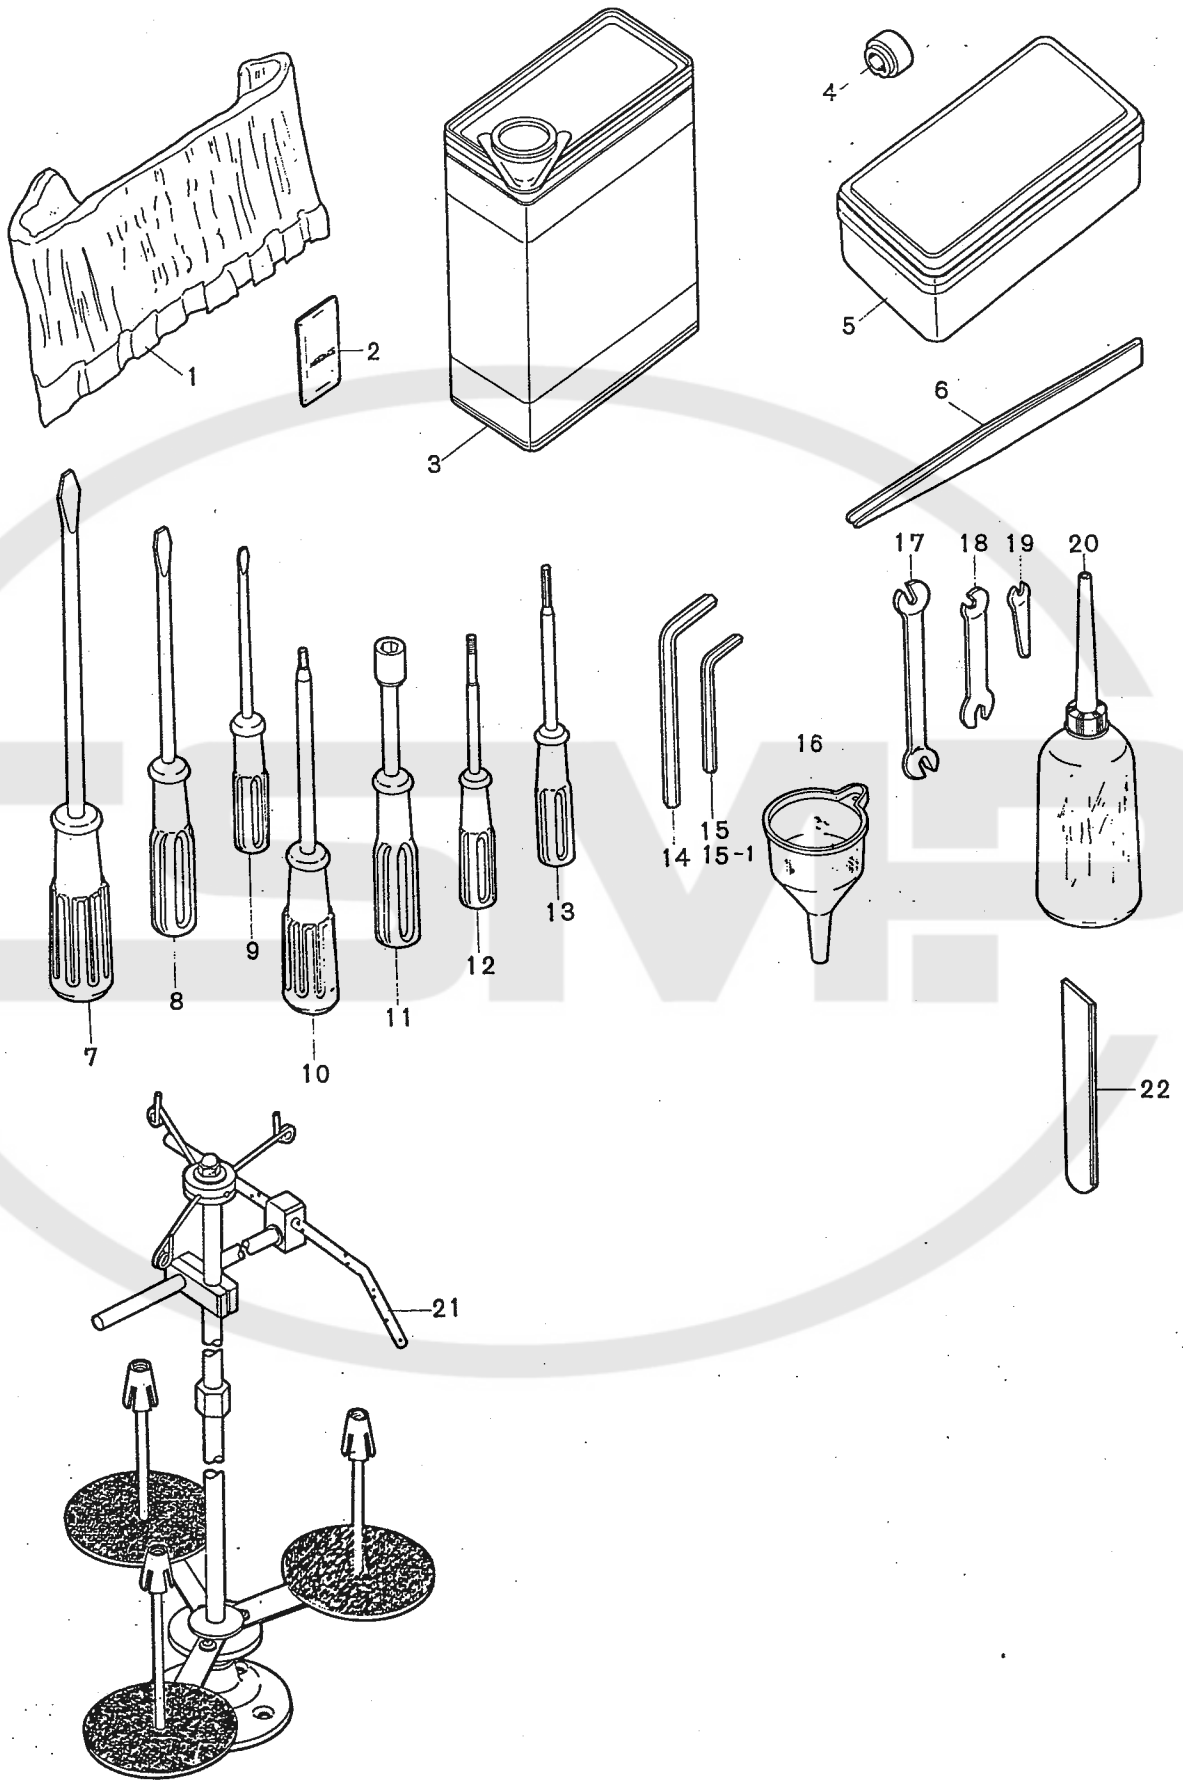

600-4 EXCLUSIVE PARTS

<u>Ref.No.</u>	<u>Parts.No.</u>	<u>Description</u>	<u>Amt.Req.</u>	<u>Remarks</u>
1	Y32530	Frame	1	
2	Y32532	Needle Bar Bushing (Upper)	1	
3	Y32533	Needle Bar Bushing (Lower)	1	
4	Y32572	Needle Bar Connecting Link Cover	1	
5	Y32575	Auxiliary Needle Thread Eyelet	1	
6	Y 4358	Screw for Y32575	1	
7	Y32585	Looper Thread Tension Disc Eyelets	2	
8	Y32534	Needle Bar Driving Crank	1	
9	Y32556	Upper Knife Clamp	1	
10	Y32552	Presser Foot Positioning Arm	1	
11	Y32543	Presser Spring Guide Pin	1	
12	Y32554	Upper Knife Driving Arm Guide	1	
13	Y32531	Crank Shaft	1	
14	Y34515	Upper Looper Bar Guide	1	
15	Y34587	Upper Looper Bar Guide Thrust Pin	1	
16	Y32374	Upper Looper Thread Guide	1	
17	Y34514	Upper Looper Bar Driving Arm	1	
18	Y32373	Looper Thread Pull-Off (Right)	1	
19	Y32580	Looper Thread Eyelet (Right)	1	
20	Y32582	Looper Thread Eyelet (Left)	1	
21	Y32577	Looper Thread Tubes	2	
22	Y32583	Looper Thread Pull-Off (Left)	1	
23	Y32584	Lower Looper Thread Eyelet	1	
24	Y32490	Lower Knife Holder Spring	1	
25	Y32488	Lower Knife Holder Locking Plate	1	
26	Y32545	Needle Guard (Front) for DCZ-222, -223	1	
27	Y32576	Chip Guard (Fix)	1	
28	Y32498	Chip Guard (Open)	1