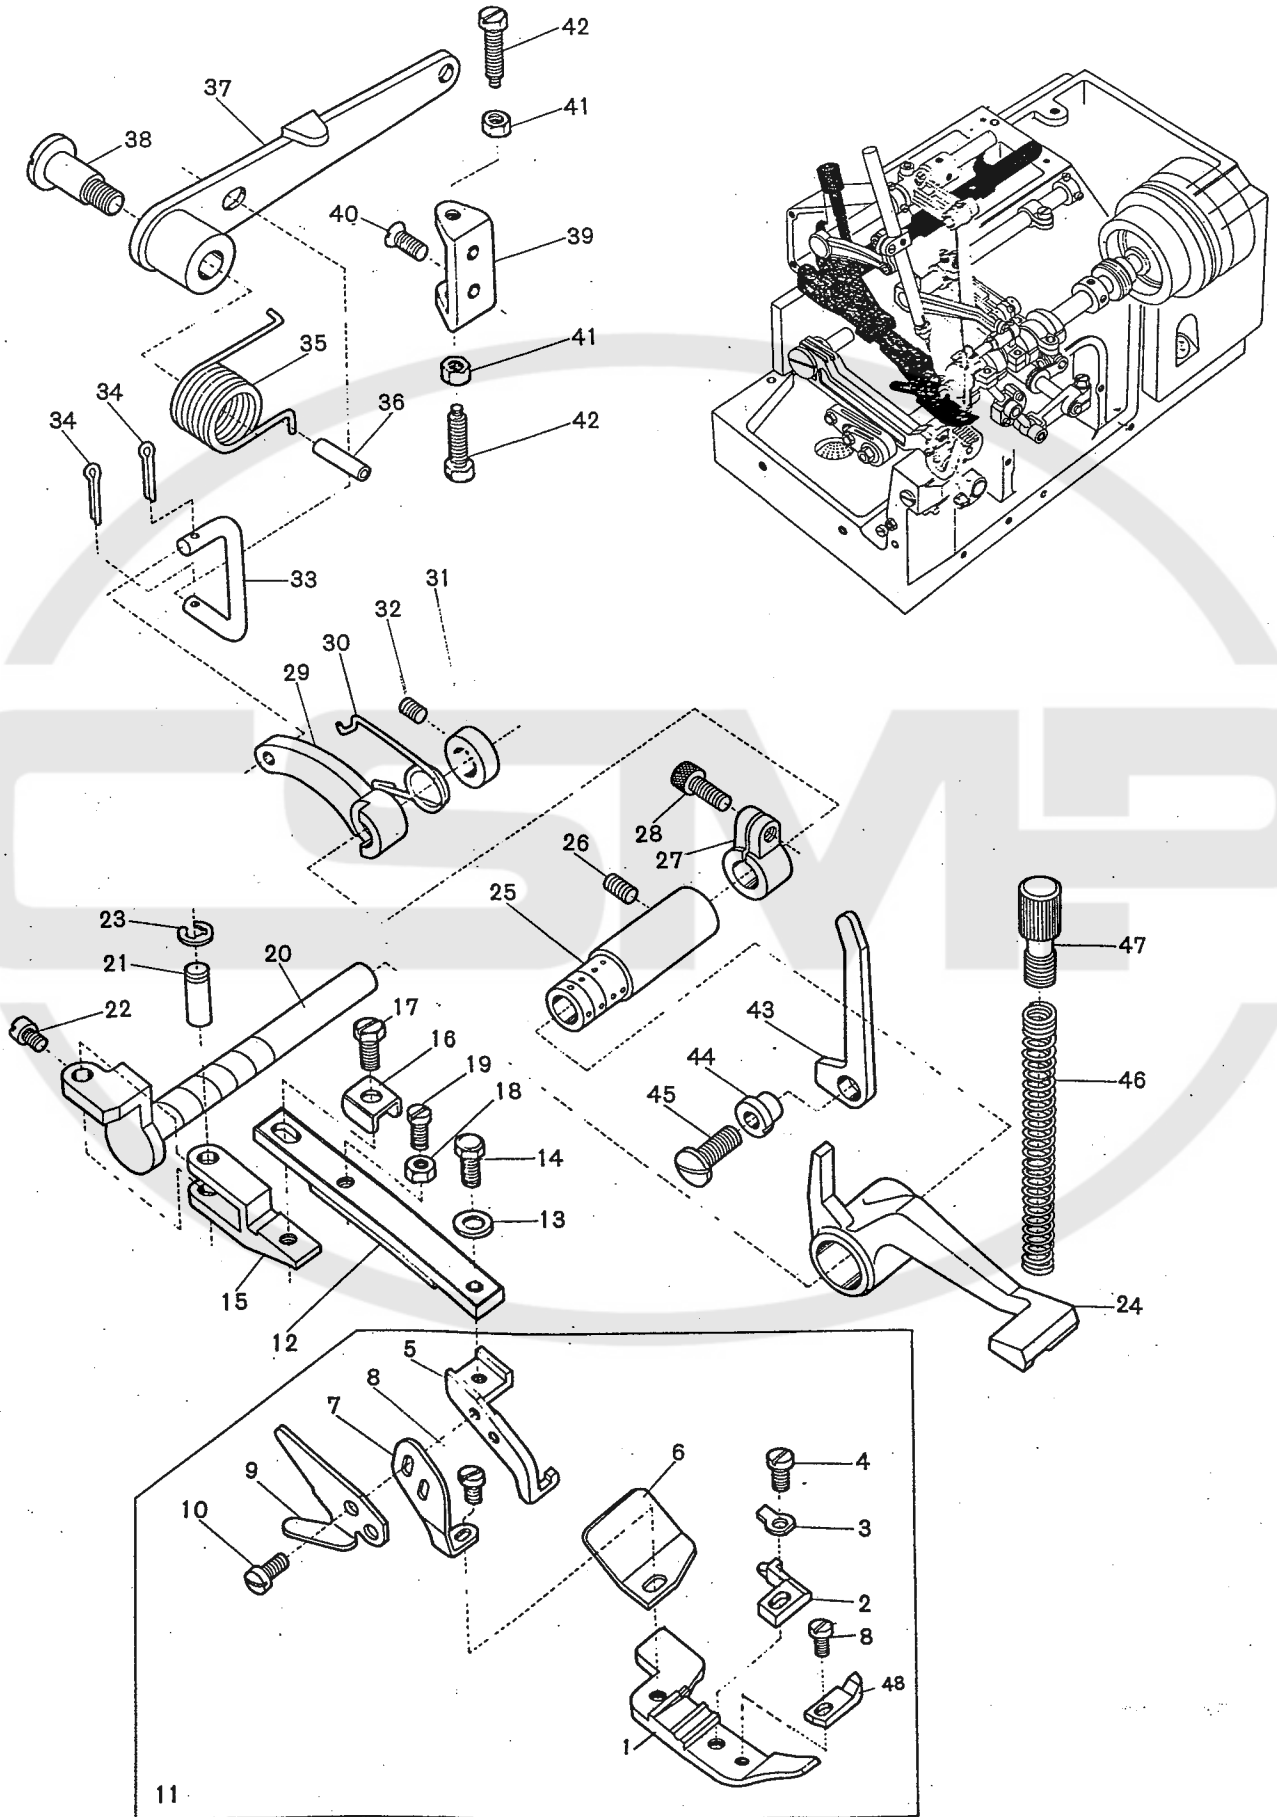

PRESSER FOOT MECHANISM

7

<u>Ref.No.</u>	<u>Parts.No.</u>	<u>Description</u>	<u>Amt. Req.</u>	<u>Remarks</u>
1	Y32736	Presser Foot	1	
2	Y32744	Presser Foot Stitch Tongue #1	1	
2-1	Y32743	Presser Foot Stitch Tongue #2, #3	1	
3	Y30619	Presser Foot Hinge Spring	1	
4	Y 5036	Screw for Stitch Tongue	1	
5	Y32741	Presser Foot Holder	1	
6	Y34535	Presser Foot Chain Shield	1	
7	Y 1228	Screw for Y34535	1	
8	Y 1230	Screw for Y32745	1	
9	Y32706	Chain Cutting Knife	1	
10	Y 4404	Screws for Y32706	2	
11	Y32739	Presser Foot Complete Set #2	1	
12	Y32725	Foot Carrier	1	
13	Y 538	Washer for Y5509	1	
14	Y 5509	Screw for Presser Foot	1	
15	Y32724	Foot Carrier Hinge	1	
16	Y32728	Foot Carrier Washer	1	
17	Y 5541	Screw for Y32725	1	
18	Y 335	Nut for Y4357	1	
19	Y 1170	Stop Screw for Presser Foot	1	
20	Y32722	Foot Lifter Lever Shaft	1	
21	Y32723	Foot Lifter Hinge Pin	1	
22	Y 1186	Screw for Y32723	1	
23	Y33024	Foot Lifter Hinge Pin Retaining Ring	1	
24	Y32721	Presser Foot Positioning Arm	1	
25	Y32720	Foot Lifter Bushing	1	
26	Y 2022	Screw for Y32720	1	
27	Y32718	Foot Lifter Latch Collar	1	
28	Y 5550	Screw for Y32718	1	
29	Y32717	Intermediate Lever	1	
30	Y32729	Intermediate Lever Spring	1	
31	Y32719	Foot Lifter Small Collar	1	
32	Y 1459	Screw for Y32719	1	
33	Y32714	Foot Lifter Lever Connecting Link	1	
34	Y32715	Cotter Pins	2	
35	Y32713	Foot Lifter Lever Spring	1	
36	Y 690	Latch Pin for Y32713	1	
37	Y32711	Foot Lifter Lever	1	
38	Y 6000	Screw for Y32711	1	
39	Y32716	Foot Lifter Lever Stopper	1	
40	Y 9127	Screws for Y32716	2	
41	Y 334	Nuts for Y32711	2	
42	Y 5505	Adjust Screws for Y32711	2	
43	Y32727	Presser Foot Release Lever	1	
44	Y32420	Presser Foot Release Lever Bushing	1	
45	Y 4635	Screw for Y32420	1	
46	Y32726	Presser Spring	1	
47	Y 6401	Presser Spring Adjusting Screw	1	
48	Y32745	Presser Foot Chip Guard	1