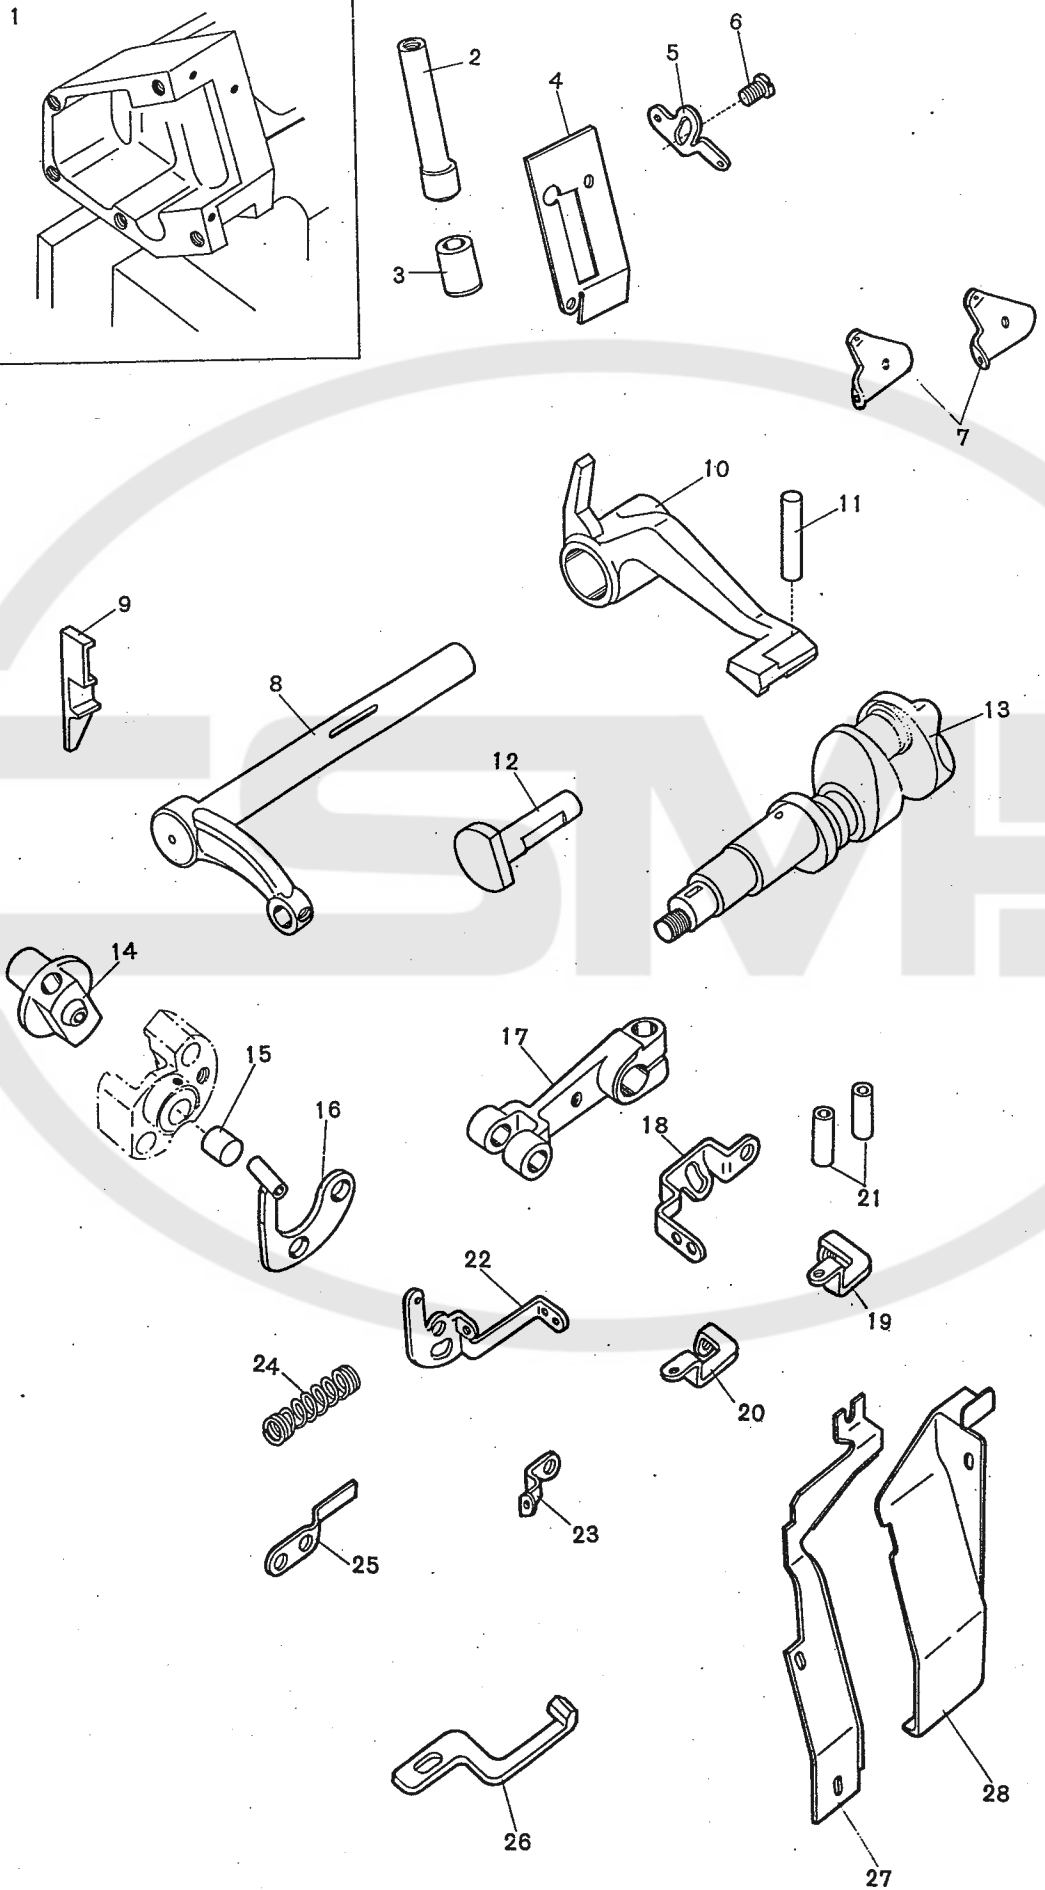

600-2,-3

EDGE GUIDE

600-4

600-2,-3,-4 EXCLUSIVE PARTS

<u>Ref.No.</u>	<u>Parts.No.</u>	<u>Description</u>	<u>Amt. Req.</u>	<u>Remarks</u>
1	Y32747	Presser Foot Complete Set for 600-2	1	
1-1	Y32748	Presser Foot Complete Set for 600-3	1	
2	Y32741	Presser Foot Holder	1	
3	Y32708	Presser Foot for 600-2, -3	1	
4	Y32710	Presser Foot Chip Guard	1	
5	Y 1230	Screw for Y32710	1	
6	Y32744	Presser Foot Stitch Tongue for 600-2	1	
6-1	Y32743	Presser Foot Stitch Tongue for 600-3	1	
7	Y30619	Presser Foot Hinge Spring	1	
8	Y 5036	Screw for Y30619	1	
9	Y34535	Presser Foot Chain Shield	1	
10	Y 1228	Screw for Y34535	1	
11	Y32671	Throat Plate for 600-2	1	
11-1	Y32673	Throat Plate for 600-3	1	
12	Y33816	Differential Feed Dog for 600-2, -3	1	
13	Y33814	Main Feed Dog for 600-2, -3	1	
14	Y37948	Edge Guide Complete Set (Large)	1	
15	Y 4358	Screw for Y37948, Y37962	1	
16	Y37962	Edge Guide Complete Set (Small)	1	
17	Y33751	Edge Guide Complete Set (Swing)	1	
18	Y33400	Front Cover Latch Spring	1	
19	Y 7405	Screw for Y33400	1	
20	Y37372	Needle Bar	1	
21	Y37373	Needle Holder	1	
22	Y 3637	Screws for Needle	2	
23	Y 340	Nut for Y6543	1	
24	Y34763	Needle Thread Tension Disc Eyelet	1	
25	Y 6543	Tension Post	1	
26	Y 286	Felts for Tension Disc	2	
27	Y01111	Tension Discs	2	
28	Y37635	Tread Tension Spring Retainer	1	
29	Y32971	Needle Thread Tension Spring	1	
30	Y30254	Tension Spring Bushing	1	
31	Y34774	Tread Tension Spring Cap	1	
32	Y32416	Lower Looper	1	
33	Y32540	Upper Looper	1	
34	Y32579	Presser Foot Complete Set	1	
35	Y32546	Presser Foot Holder	1	
36	Y32494	Presser Foot	1	
37	Y32493	Presser Foot Chip Guard	1	
38	Y32551	Presser Foot Stitch Tongue	1	
39	Y32746	Presser Foot Chain Shield	1	
40	Y32571	Throat Plate	1	
41	Y33819	Differential Feed Dog (Large Teeth)	1	
42	Y33818	Main Feed Dog (Large Teeth)	1	
43	Y32557	Auxiliary Feed Dog (Large Teeth)	1	