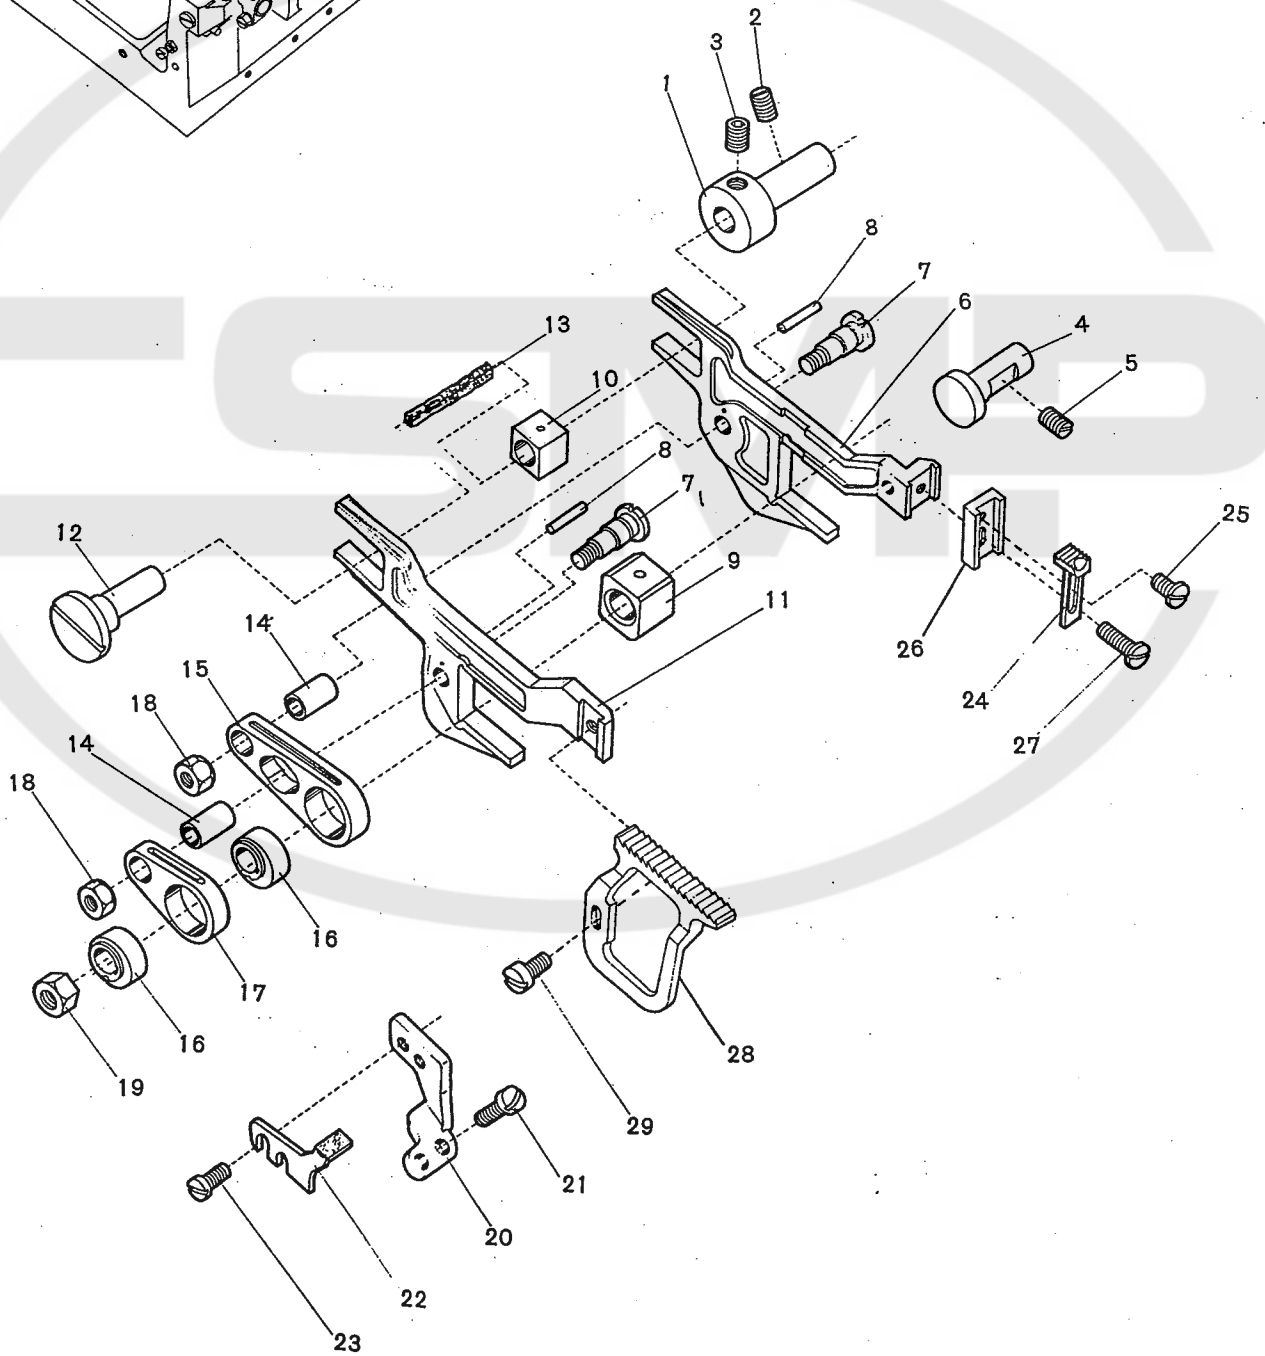

FEED DRIVING MECHANISM

<u>Ref.No.</u>	<u>Parts.No.</u>	<u>Description</u>	<u>Amt.Req.</u>	<u>Remarks</u>
1	Y34134	Feed Bar Guide (Rear)	1	
2	Y 3632	Screw for Y34134	1	
3	Y 3635	Screw for Y32866	1	
4	Y32858	Feed Bar Guide (Right)	1	
5	Y 9200	Screw for Y32858	1	
6	Y32857	Main Feed Bar	1	
7	Y32864	Feed Bar Driving Studs	2	
8	Y 722	Cotters for Y32864	2	
9	Y32854	Feed Lifter Block	1	
10	Y32867	Feed Bar Guide Block	1	
11	Y32856	Differential Feed Bar	1	
12	Y32866	Feed Adjusting Pin	1	
13		Oil Wick for Y32866	1	
14	Y32853	Feed Bar Driving Connection Bushings	2	
15	Y32852	Main Feed Bar Driving Connection	1	
16		Feed Driving Eccentrics (See Below The Table)	2	
17	Y32851	Differential Feed Bar Driving Connection	1	
18	Y 451	Nuts for Y32864	2	
19	Y 20	Nut for Feed Driving Eccentric	1	
20	Y32381	Feed Bar Guide (Left)	1	
21	Y 4440	Screws for Y32381	2	
22	Y34059	Throat Plate Stay	1	
23	Y 5000	Screws for Y34059	2	
24	Y32883	Chaining Feed Dog	1	
25	Y 9730	Screw for Chaining Feed Dog	1	
26	Y32873	Auxiliary Feed Dog Holder	1	
27	Y 7609	Screw for Main Feed Dog	1	
28	Y32871	Plain Feed Dog	1	
29	Y 4353	Screw for Differential Feed Dog	1	

Feed Driving Eccentrics Table

<u>Parts No.</u>	<u>Stitches Per Inch</u>
Y32821	5
Y32822	6
Y32835	7
Y32823	8
Y32824	9
Y32825	10
Y32836	11
Y32826	12
Y32827	13
Y32828	14
Y32837	15
Y32838	16
Y32829	17
Y32839	18
Y32830	19
Y32840	20
Y32841	22
Y32842	24
Y32832	26
Y32843	28
Y32844	30
Y32845	40
Y32833	50
Y32846	70
Y32847	100