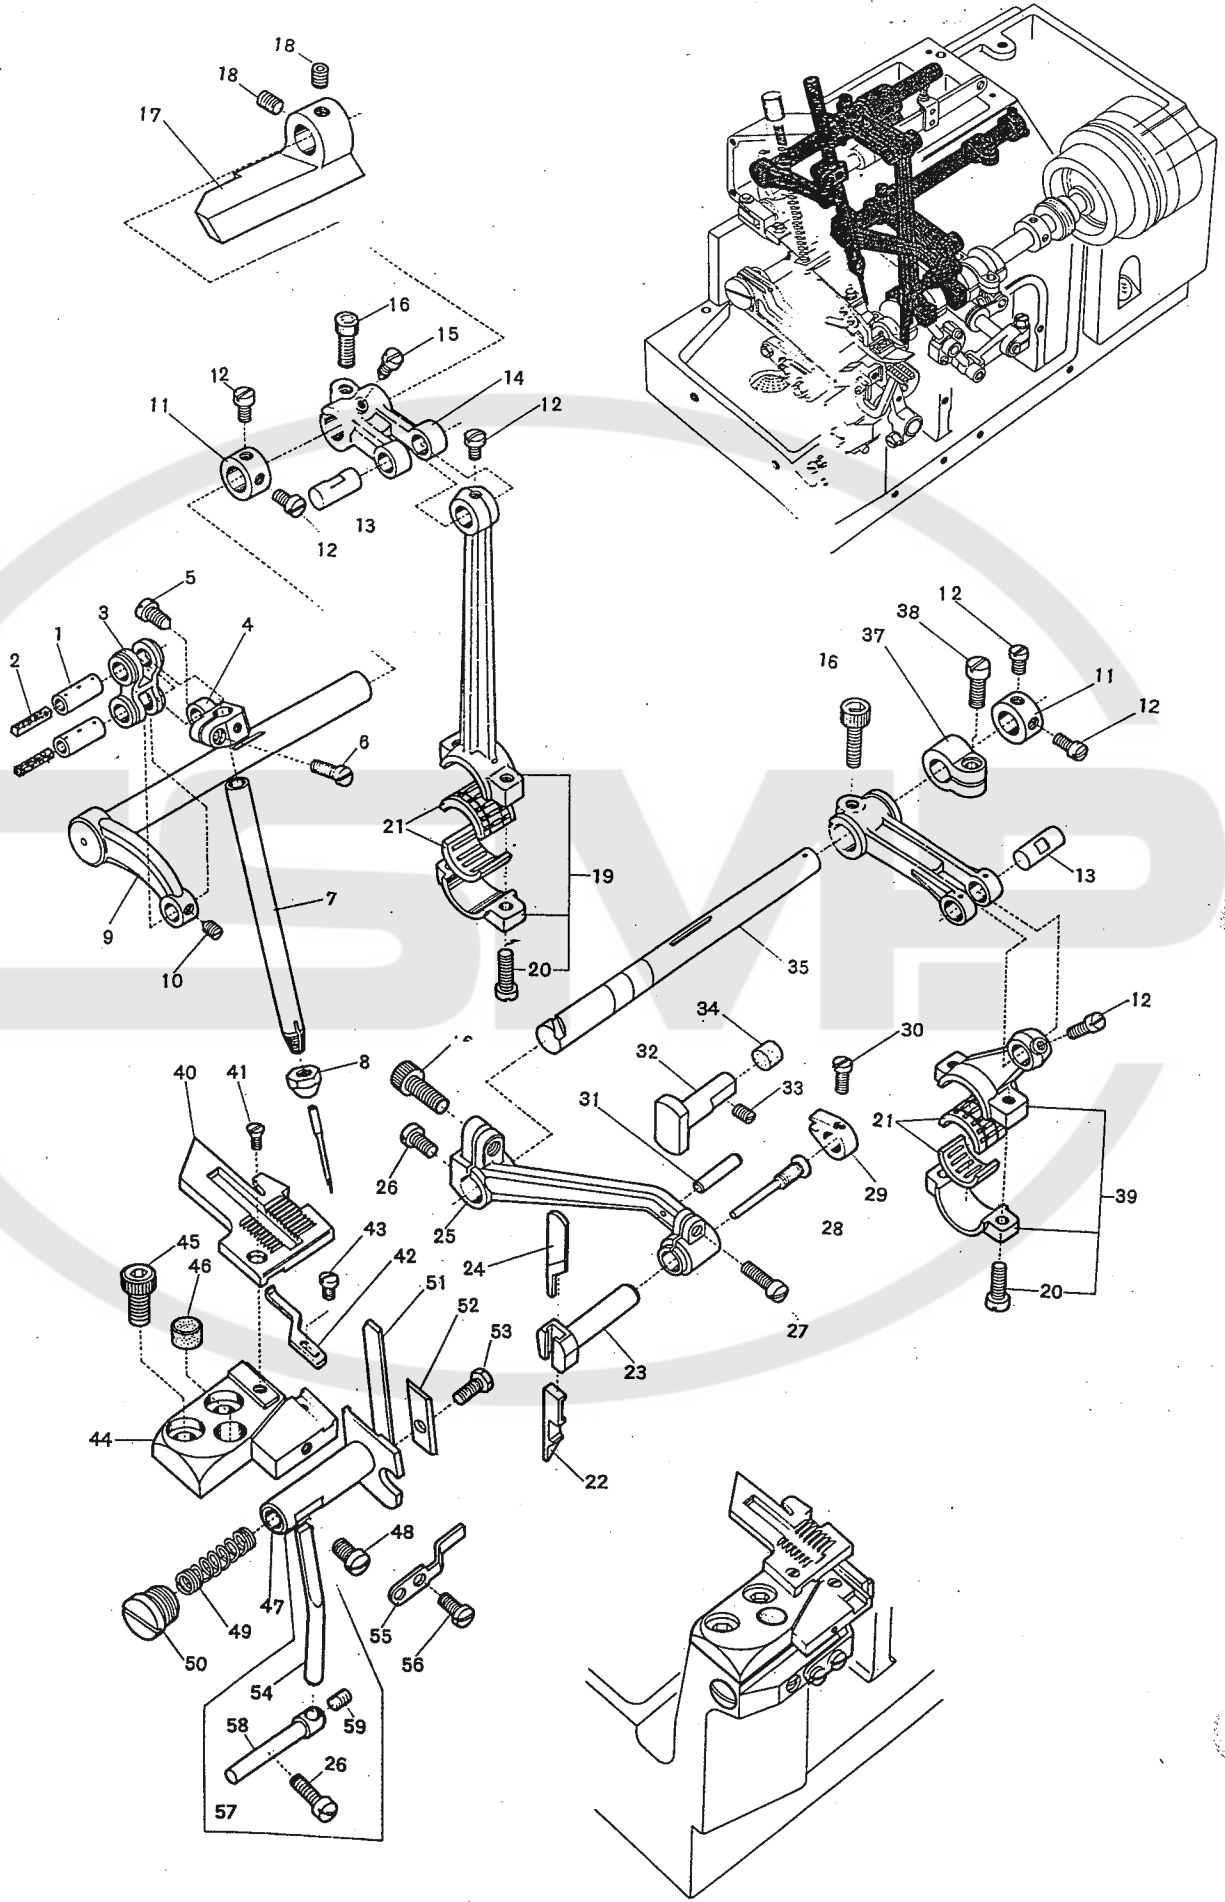

NEEDLE BAR AND KNIFE DRIVING MECHANISM

<u>Ref.No.</u>	<u>Parts.No.</u>	<u>Description</u>	<u>Amt. Req.</u>	<u>Remarks</u>
1	Y90320	Needle Bar Connection Link Pins	2	
2	Y 282	Gil Wicks for Y90320	2	
3	Y90321	Needle Bar Connection Link	1	
4	Y32651	Needle Bar Connecting Bracket	1	
5	Y 4313	Screw for Y90320 (Y32651)	1	
6	Y 4435	Screw for Y32651	1	
7	Y37122	Needle Bar for Single Needle	1	
8	Y 62	Needle Clamping Nut	1	
9	Y32645	Needle Bar Driving Crank	1	
10	Y 3311	Screw for Y90320 (Y32645)	1	
11	Y32646	Needle Bar Driving Crank Collars	2	
12	Y 9604	Screws for Y32646, Y32921, Y32900	6	
13	Y32921	Connecting Rod Pin	2	
14	Y32644	Needle Bar Driving Lever	1	
15	Y 9517	Two Screws for Y32644	1	
16	Y 5520	Main Screws for Y32644, Y32902, Y32910	3	
17	Y32662	Needle Bar Driving Crank Counterweight	1	
18	Y 3635	Screw for Y32662	2	
19	Y32670	Needle Bar Connecting Rod	1	
20	Y 5071	Screws for Y32670, Y32900	4	
21	Y32819	Connecting Rod Roller Bearings	2	
22	Y32913	Upper Knife Clamp	1	
23	Y32911	Upper Knife Holder	1	
24	Y32914	Upper Knife	1	
25	Y32910	Upper Knife Driving Arm	1	
26	Y 4437	Screws for Y32910, Y33870	3	
27	Y 1174	Screw for Y32911 (32910)	1	
28	Y 5508	Screw for Y32914	1	
29	Y32912	Upper Knife Holder Guide	1	
30	Y 7616	Screw for Y32912	1	
31	Y 723	Guide Pin for Y32912	1	
32	Y32909	Upper Knife Driving Arm Guide	1	
33	Y 3434	Screw for Y32909	1	
34	Y32519	Upper Knife Driving Arm Guide Plug	1	
35	Y32903	Upper Knife Driving Shaft	1	
36	Y32902	Upper Knife Driving Lever	1	
37	Y32920	Upper Knife Driving Shaft Collar (Left)	1	
38	Y 7311	Screw for Y32920	1	
39	Y32900	Upper Knife Driving Connecting Rod	1	
40	Y32667	Throat Plate #2	1	
41	Y 5401	Screw for Throat Plate	1	
42	Y32655	Needle Guard (Front)	1	
43	Y 4404	Screw for Y32655	1	
44	Y32601	Throat Plate Supporter	1	
45	Y 6662	Screws for Y32601	2	
46	Y32604	Cloth Plate Rubber Cushion	1	
47	Y32916	Lower Knife Holder	1	
48	Y 4591	Screw for Y32916	1	
49	Y32919	Lower Knife Holder Spring	1	
50	Y 5074	Screw for Y32919	1	
51	Y30421	Lower Knife	1	
52	Y32917	Lower Knife Clamp	1	
53	Y 7605	Screw for Y32917	1	
54	Y33871	Needle Guard (Rear)	1	
55	Y32899	Lower Knife Holder Locking Plate	1	
56	Y 4440	Screws for Y32899	2	
57	Y33873	Needle Guard Complete Set (Rear)	1	
58	Y33870	Needle Guard Holder	1	
59	Y 3638	Screw for Y33871	1