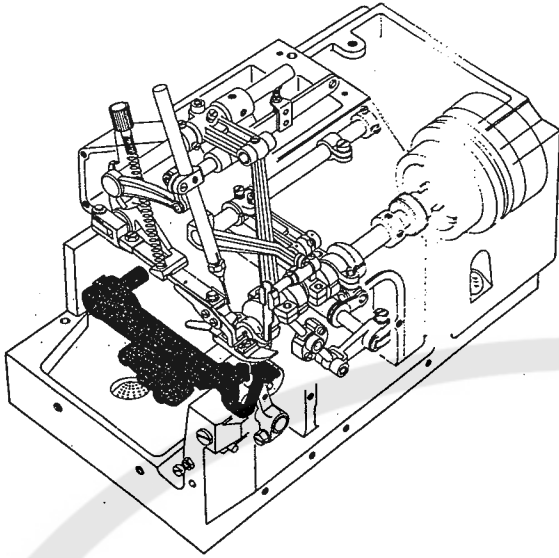

FEED DRIVING MECHANISM

<u>Ref.No.</u>	<u>Parts.No.</u>	<u>Description</u>	<u>Amt.Req.</u>	<u>Remarks</u>
1	Y34134	Feed Bar Guide (Rear)	1	
2	Y 3632	Screw for Y34134	1	
3	Y 3635	Screw for Y32866	1	
4	Y32858	Feed Bar Guide (Right)	1	
5	Y 9200	Screw for Y32858	1	
6	Y32857	Main Feed Bar	1	
7	Y32864	Feed Bar Driving Studs	2	
8	Y 722	Cotters for Y32864	2	
9	Y32854	Feed Lifter Block	1	
10	Y32867	Feed Bar Guide Block	1	
11	Y32856	Differential Feed Bar	1	
12	Y32866	Feed Adjusting Pin	1	
13		Oil Wick for Y32866	1	
14	Y32853	Feed Bar Driving Connection Bushings	2	
15	Y32852	Main Feed Bar Driving Connection	1	
16		Feed Driving Eccentrics (See Below The Table)	2	
17	Y32851	Differential Feed Bar Driving Connection	1	
18	Y 451	Nuts for Y32864	2	
19	Y 20	Nut for Feed Driving Eccentric	1	
20	Y32381	Feed Bar Guide (Left)	1	
21	Y 4440	Screws for Y32381	2	
22	Y34059	Throat Plate Stay	1	
23	Y 5000	Screws for Y34059	2	
24	Y32883	Chaining Feed Dog	1	
25	Y 9730	Screw for Chaining Feed Dog	1	
26	Y32873	Auxiliary Feed Dog Holder	1	
27	Y 7609	Screw for Main Feed Dog	1	
28	Y32871	Plain Feed Dog	1	
29	Y 4353	Screw for Differential Feed Dog	1	

Feed Driving Eccentrics Table

<u>Parts No.</u>	<u>Stitches Per Inch</u>
Y32821	5
Y32822	6
Y32835	7
Y32823	8
Y32824	9
Y32825	10
Y32836	11
Y32826	12
Y32827	13
Y32828	14
Y32837	15
Y32838	16
Y32829	17
Y32839	18
Y32830	19
Y32840	20
Y32841	22
Y32842	24
Y32832	26
Y32843	28
Y32844	30
Y32845	40
Y32833	50
Y32846	70
Y32847	100