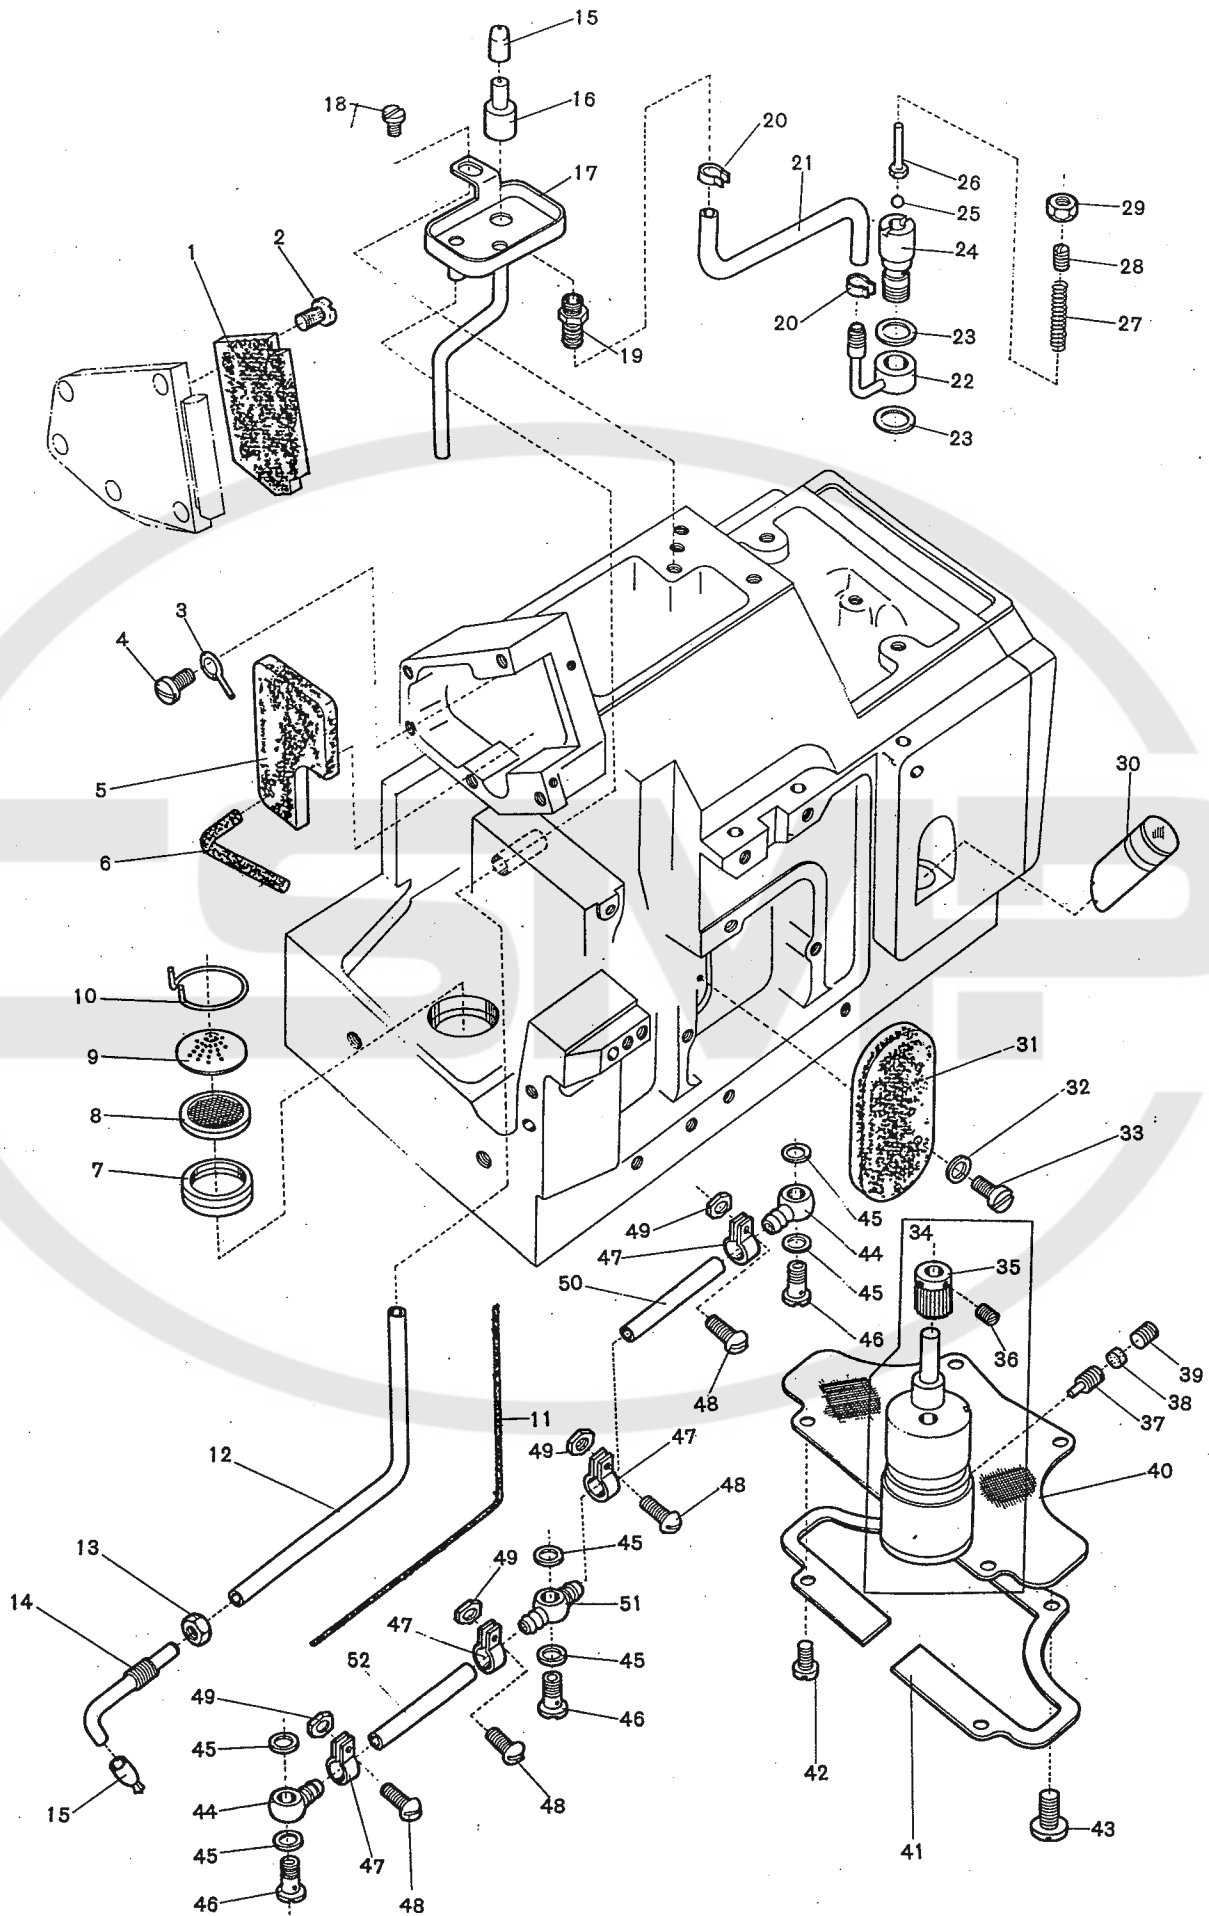

OIL LUBRICATING SYSTEM

<u>Ref.No.</u>	<u>Parts.No.</u>	<u>Description</u>	<u>Amt. Req.</u>	<u>Remarks</u>
1	Y32685	Needle Bar Oiling Felt (Left)	1	
2	Y 9853	Screws for Y32685	2	
3	Y32812	Needle Bar Oiling Felt Retainer	1	
4	Y 9604	Screw for Y32812	1	
5	Y32649	Needle Bar Oiling Felt (Right)	1	
6		Oil Wick for Needle Bar Connection Link	1	
7	Y32934	Round Oil Filter Holder Ring	1	
8	Y32931	Round Oil Filter Screen (Fine Mesh)	1	
9	Y32933	Round Oil Filter Screen (Coarse Mesh)	1	
10	Y32898	Round Oil Filter Screen Clamp	1	
11		Oil Wick for Feed Driving Eccentric	1	
12	Y32483	Feed Bar Driving Connection Oil Tube	1	
13	Y 419	Nut for Y32480	1	
14	Y32480	Feed Bar Driving Connection Oil Nozzle	1	
15	Y37697	Oil Nozzle Caps	2	
16	Y32479	Oil Sight Top Nozzle	1	
17	Y32476	Oil Receiver	1	
18	Y 9604	Screw for Y32476	1	
19	Y 9909	Oil Tube Fitting Nut	1	
20	Y37675	Oil Tube Clamps (Small)	2	
21	Y32850	Oil Tube 150	1	
22	Y32376	Oil Relief Valve Fitting Tube	1	
23	Y 509	Seals for Y32376	2	
24	Y32938	Oil Relief Valve	1	
25	Y80503	Oil Relief Ball	1	
26	Y30748	Oil Relief Valve Spring Guide	1	
27	Y30745	Oil Relief Valve Spring	1	
28	Y 6861	Adjust Screw for Y30745	1	
29	Y 419	Nut for Y30745	1	
30	Y32417	Oil Sight Gauge	1	
31	Y32806	Upper Looper Bar Oiling Felt	1	
32	Y 550	Washers for Y32806	2	
33	Y 4353	Screws for Y32806	2	
34	Y32929	Oil Pump Complete Set	1	
35	Y30711	Oil Pump Driving Worm Gear	1	
36	Y 1459	Screws for Y30711	2	
37	Y 6330	Screw for Y32929	1	
38	Y 926	Seal for Y32929	1	
39	Y 9503	Screw for Y32929	1	
40	Y32935	Under Pump Oil Filter Screen	1	
41	Y32937	Under Pump Oil Filter Screen Clamp	1	
42	Y 4358	Screws for Y32937	2	
42	Y 4351	Screws for Y32937	2	
44	Y37669	Oil Tube Fittings One Way End	2	
45	Y 567	Seals for Y37668, Y37669	6	
46	Y 7668	Oil Tube Fitting Studs	3	
47	Y32944	Oil Tube Clamps	4	
48	Y 5133	Screws for Y32944	4	
49	Y 331	Nuts for Y32944	4	
50	Y32948	Oil Tube (47mm)	1	
51	Y37668	Oil Tube Fitting Two Way End	1	
52	Y32949	Oil Tube (58mm)	1	