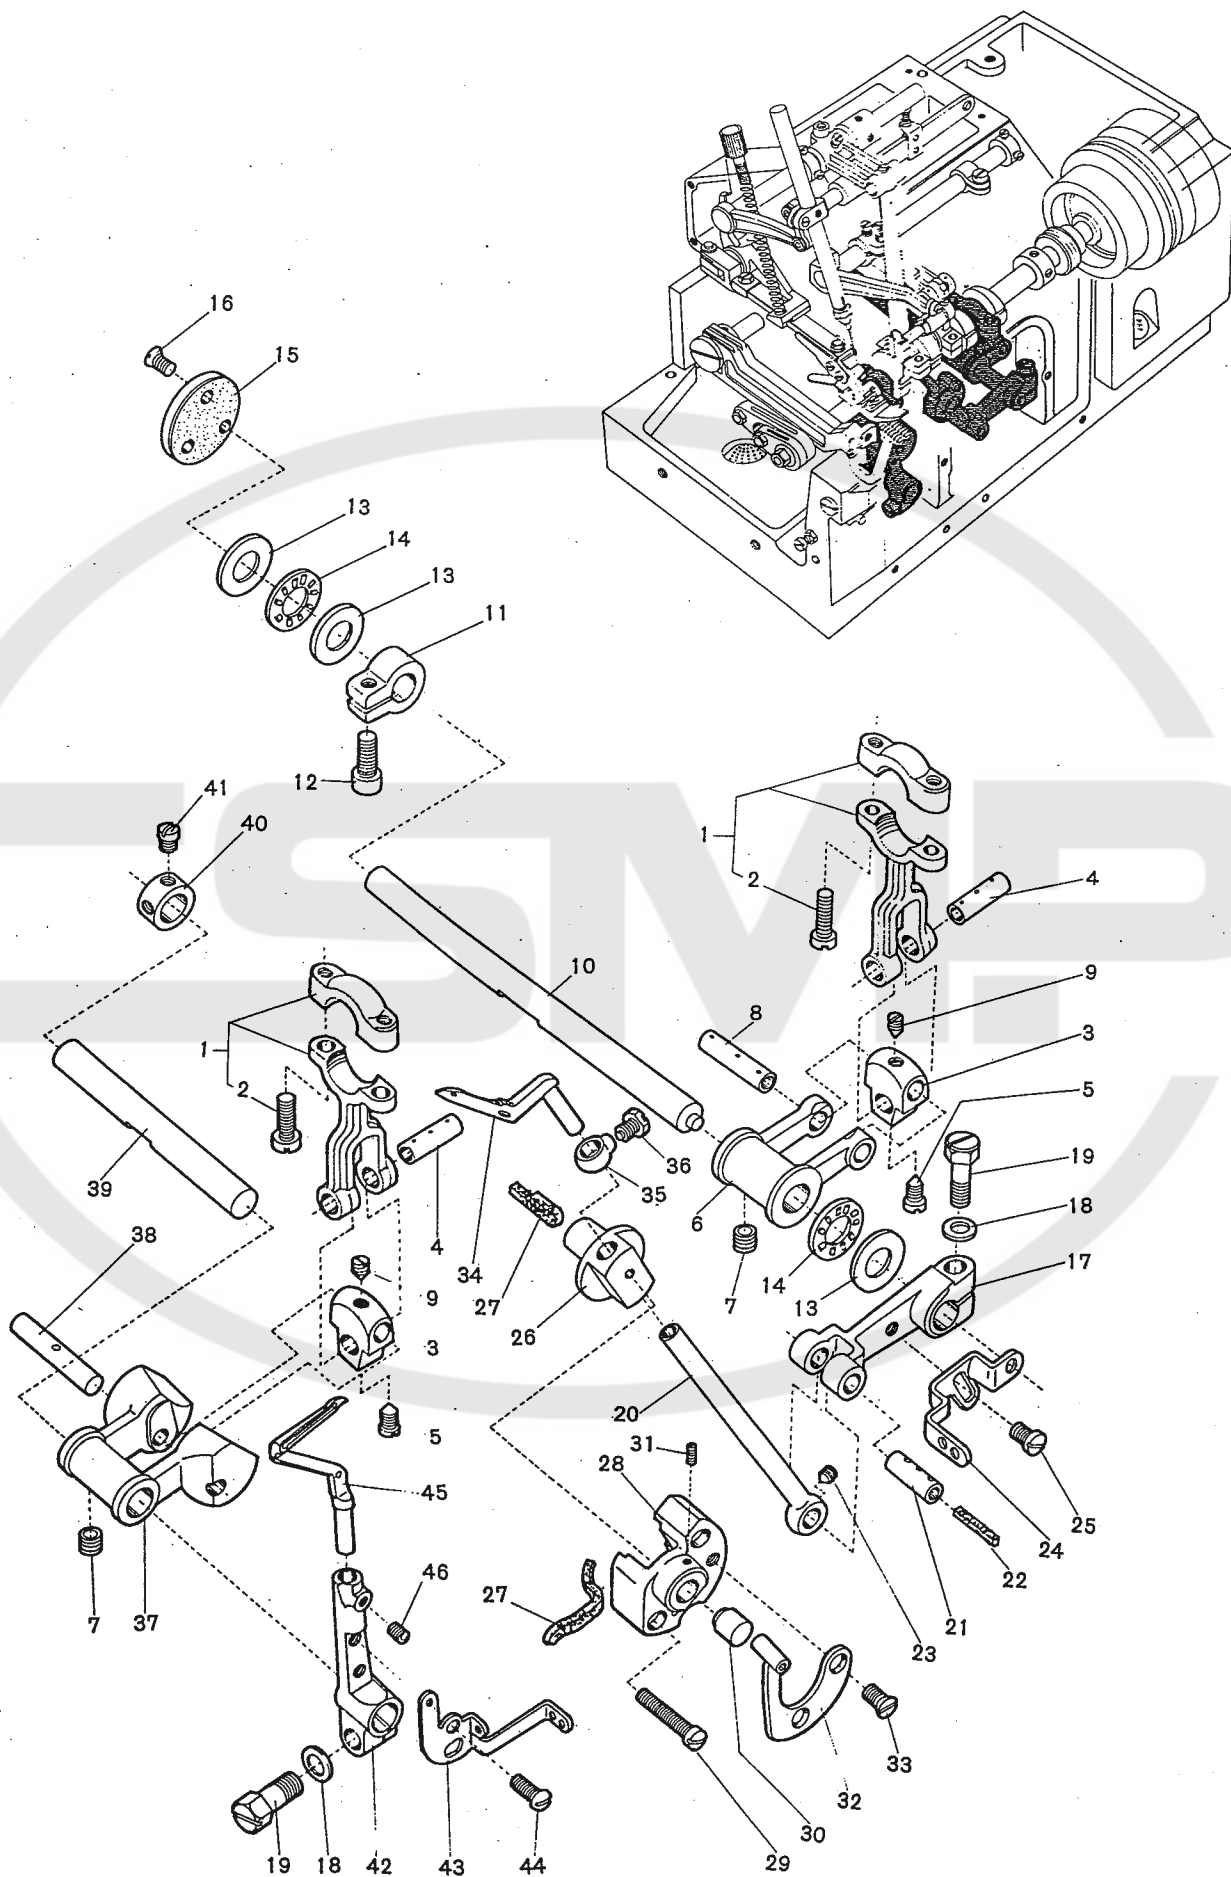

LOOPER DRIVING MECHANISM

6

<u>Ref.No.</u>	<u>Parts.No.</u>	<u>Description</u>	<u>Amt. Req.</u>	<u>Remarks</u>
1	Y32783	Looper Driving Lever Connecting Rods	2	
2	Y 5071	Screws for Y32783	4	
3	Y32785	Looper Driving Lever Links	2	
4	Y32784	Looper Driving Lever Link Pins (Short)	2	
5	Y 9506	Screws for Y32784	2	
6	Y32787	Upper Looper Driving Lever	1	
7	Y 3635	Screws for Y32787, Y32815	4	
8	Y32786	Looper Driving Lever Link Pin (Long)	1	
9	Y 3404	Screws for Y32786, Y32816	2	
10	Y34517	Upper Looper Driving Shaft	1	
11	Y32792	Upper Looper Driving Shaft Collar	1	
12	Y 5550	Screw for Y32792	1	
13	Y32848	Upper Looper Driving Shaft Thrust Washers	3	
14	Y32849	Upper Looper Driving Shaft Thrust Rollers	2	
15	Y33013	Upper Looper Driving Shaft End Cap	1	
16	Y 5345	Screws for Y33013	3	
17	Y34104	Upper Looper Bar Driving Arm	1	
18	Y 520	Washers for Y34104, Y32789	2	
19	Y 5500	Screws for Y34104, Y32789	2	
20	Y32800	Upper Looper Bar	1	
21	Y32799	Upper Looper Bar Driving Arm Pin	1	
22	Y 282	Oil Wick for Y32799	1	
23	Y 3311	Screw for Y32799	1	
24	Y34224	Looper Thread Pull-Off (Right)	1	
25	Y 4358	Screw for Y34224	1	
26	Y32347	Upper Looper Bar Guide	1	
27	Y 304	Oil Wicks for Y32347, Y32800	2	
28	Y34516	Upper Looper Bar Guide Retainer	1	
29	Y 5004	Screws for Y34516	2	
30	Y32348	Upper Looper Bar Guide Thrust Pin	1	
31	Y 7650	Screw for Y32348	1	
32	Y34226	Upper Looper Thread Guide	1	
33	Y 9142	Screws for Y34226	2	
34	Y32807	Upper Looper	1	
35	Y32803	Upper Looper Holder Collar	1	
36	Y 5507	Screw for Y32803	1	
37	Y32815	Lower Looper Driving Lever	1	
38	Y32816	Lower Looper Driving Lever Pin	1	
39	Y32788	Lower Looper Driving Shaft	1	
40	Y30228	Lower Looper Shaft Collar	1	
41	Y 9604	Screws for Y30228	2	
42	Y32789	Lower Looper Holder Arm	1	
43	Y32959	Looper Thread Pull-Off (Left)	1	
44	Y 1326	Screws for Y32959	2	
45	Y32790	Lower Looper	1	
46	Y 3638	Screw for Y32790	1