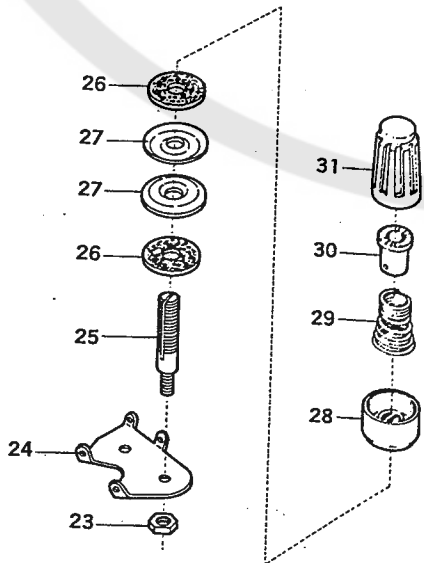

600-2,-3

EDGE GUIDE

600-4