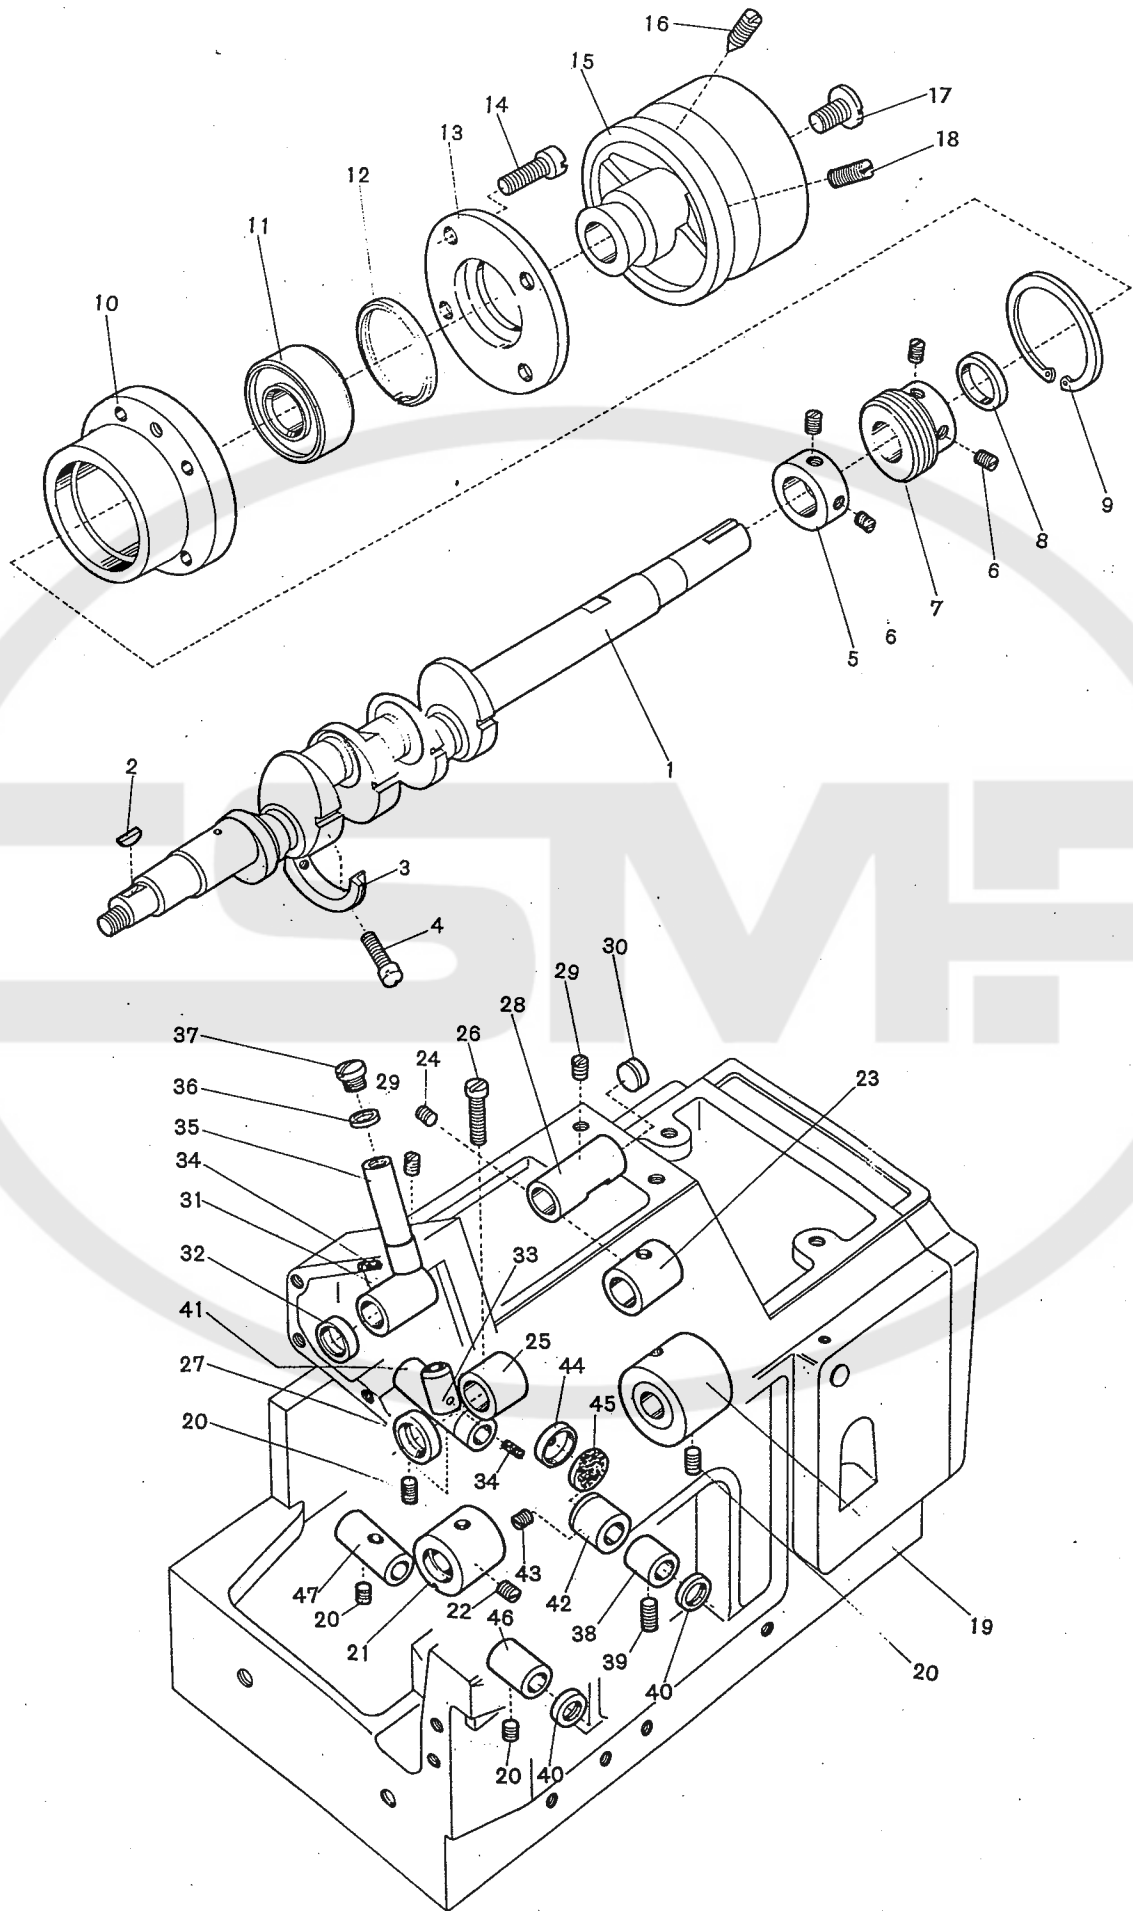

MISCELLANEOUS BUSHING AND CRANK SHAFT

<u>Ref.No.</u>	<u>Parts.No.</u>	<u>Description</u>	<u>Amt. Req.</u>	<u>Remarks</u>
1	Y32774	Crank Shaft	1	
2	Y32780	Feed Driving Eccentric Key	1	
3	Y32773	Crank Shaft Counterweight (Middle)	1	
4	Y 7609	Screws for Y32773	2	
5	Y32820	Crank Shaft Thrust Collar	1	
6	Y 7650	Screws for Y32820, Y32925	4	
7	Y32925	Oil Pump Driving Worm	1	
8	Y32779	Crank Shaft Ball Bearing Retaining Washer	1	
9	Y32778	Crank Shaft Ball Bearing Retaining Ring (Inner)	1	
10	Y32775	Crank Shaft Ball Bearing Housing	1	
11	Y32777	Crank Shaft Ball Bearing	1	
12	Y32818	Crank Shaft Ball Bearing Retaining Ring (Outer)	1	
13	Y32817	Crank Shaft Ball Bearing Housing Cap	1	
14	Y 4441	Screws for Y32817	4	
15	Y32772	Pulley	1	
16	Y 3591	Main Screw for Y32772	1	
17	Y 4402	Cap Screw for Y32772	1	
18	Y 9203	Sub Screw for Y32772	1	
19	Y32781	Crank Shaft Bushing (Inner)	1	
20	Y 9209	Screws for Y32781, Y32793, Y32794, Y32795	4	
21	Y32782	Crank Shaft Bushing (Left)	1	
22	Y 3595	Screw for Y32782	1	
23	Y32904	Upper Knife Driving Shaft Bushing (Right)	1	
24	Y 3654	Screw for Y32904	1	
25	Y32905	Upper Knife Driving Shaft Bushing (Left)	1	
26	Y 2133	Screw for Y32905	1	
27	Y32906	Upper Knife Driving Shaft Oil Seal	1	
28	Y32648	Needle Bar Driving Crank Bushing (Right)	1	
29	Y 1457	Screws for Y32647, Y32648	2	
30	Y32650	Needle Bar Driving Crank Bushing Plug	1	
31	Y32647	Needle Bar Driving Crank Bushing (Left)	1	
32	Y32684	Needle Bar Driving Crank Oil Seal	1	
33	Y32653	Needle Bar Bushing (Lower)	1	
34	Y 304	Oil Wicks for Y32652, Y32653	2	
35	Y32652	Needle Bar Bushing (Upper)	1	
36	Y 526	Seal for Y32652	1	
37	Y 3636	Cap Screw for Y32652	1	
38	Y34518	Upper Looper Driving Shaft Bushing (Front)	1	
39	Y 1435	Screw for Y34518	1	
40	Y30291	Looper Shaft Oil Seals	2	
41	Y32793	Upper Looper Driving Shaft Bushing (Rear)	1	
42	Y32349	Upper Looper Bar Guide Bushing	1	
43	Y 1448	Screw for Y32802	1	
44	Y32350	Upper Looper Bar Guide Bushing Cap	1	
45	Y 527	Oil Felt for Y32868	1	
46	Y32794	Lower Looper Driving Shaft Bushing (Front)	1	
47	Y32795	Lower Looper Driving Shaft Bushing (Rear)	1