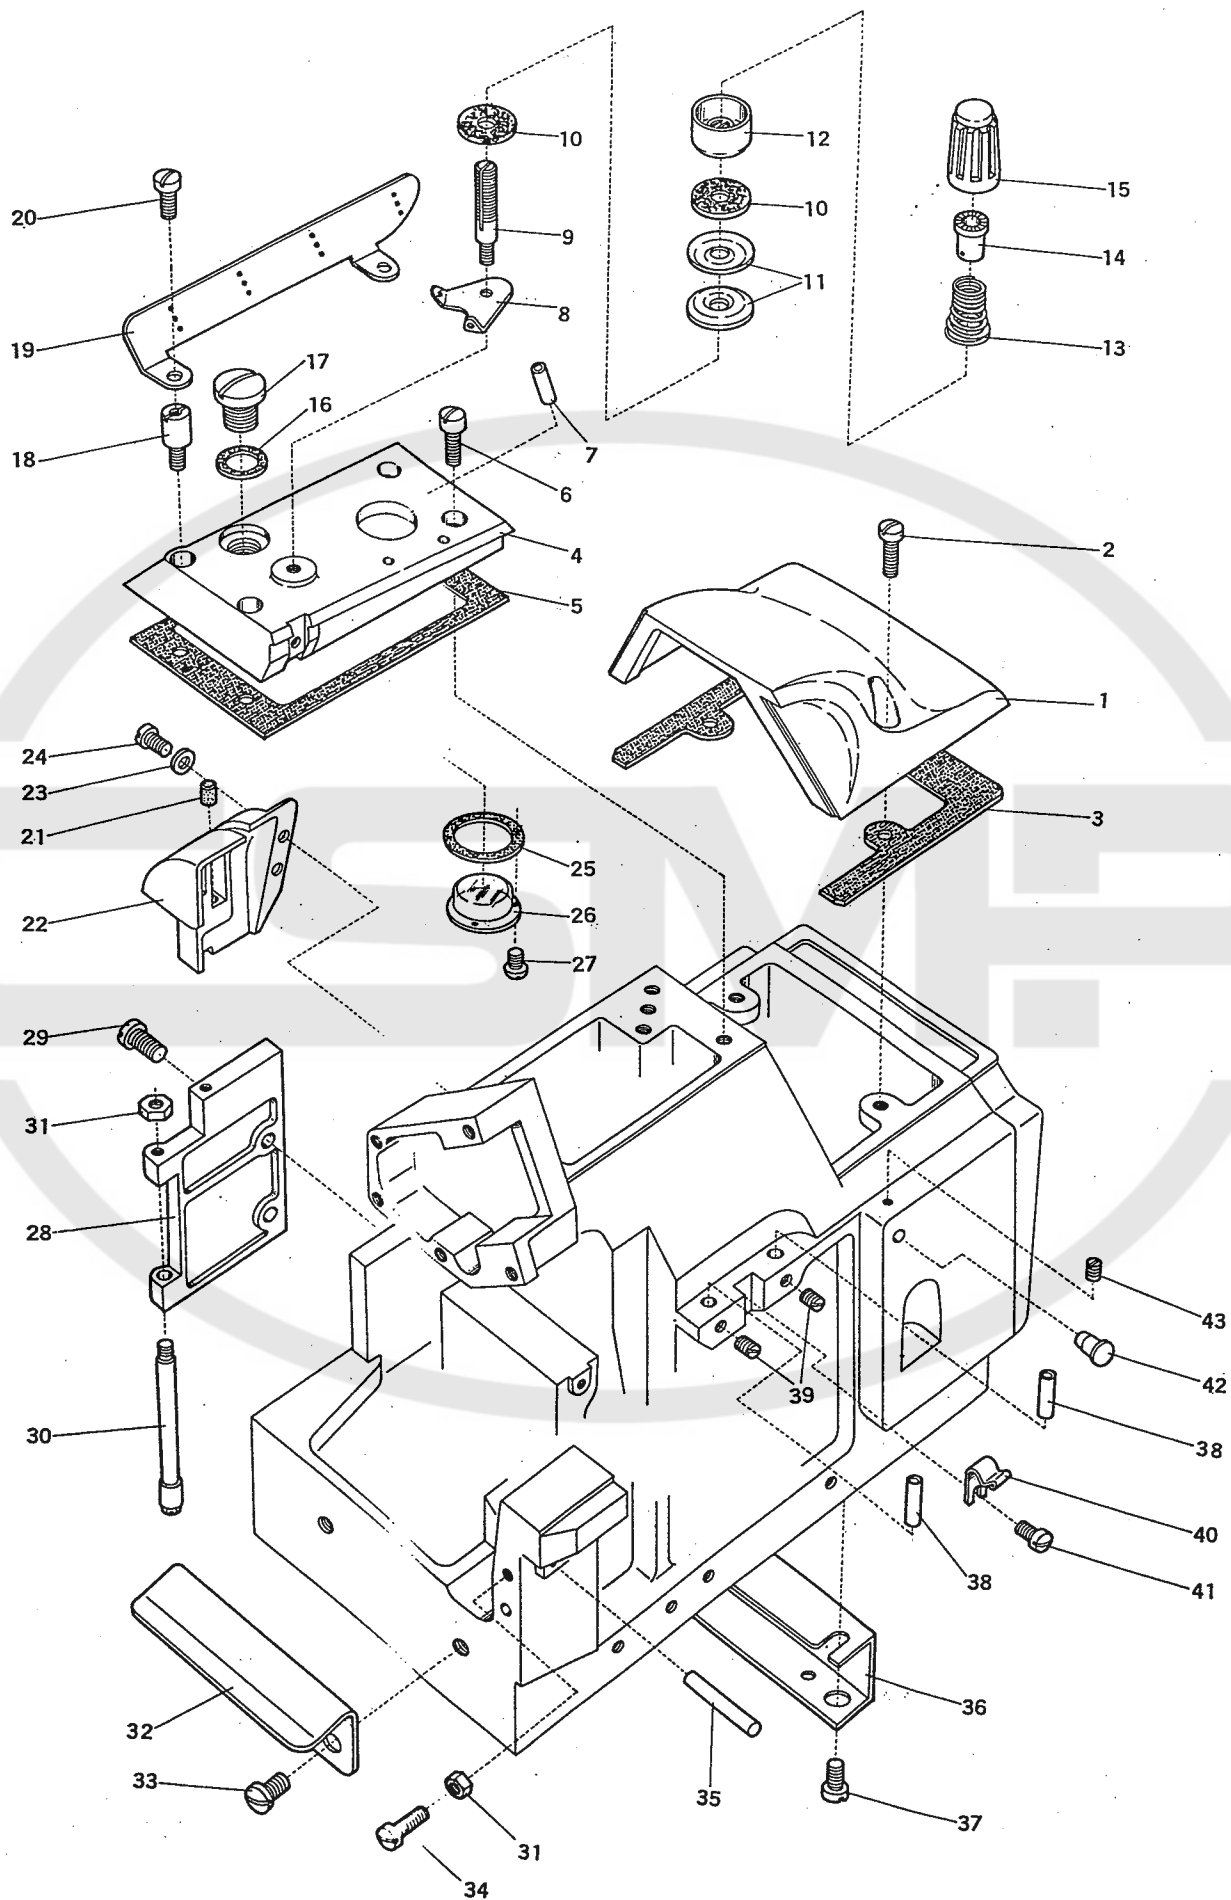

MACHINE COMPANY

PERSPECTIVE

CONTENTS

MISCELLANEOUS COVER (1)	1
MISCELLANEOUS COVER (2)	2
THREAD EYELET AND BASE	3
MISCELLANEOUS BUSHING AND CRANK SHAFT	4
NEEDLE BAR AND KNIFE DRIVING MECHANISM	5
LOOPER DRIVING MECHANISM	6
PRESSER FOOT MECHANISM	7
FEED DRIVING MECHANISM	8
OIL LUBRICATING SYSTEM	9
600-2, -3, -4 EXCLUSIVE PARTS	10
600-4 EXCLUSIVE PARTS	11
ACCESSORY	12
INDEX	13

Please always mention our parts number when placing your orders.

1

MISCELLANEOUS COVER(1)

<u>Ref.No.</u>	<u>Parts.No.</u>	<u>Description</u>	<u>Amt. Req.</u>	<u>Remarks</u>
1	Y32617	Side Cover	1	
2	Y 9150	Screws for Y32617	5	
3	Y32618	Side Cover Gasket	1	
4	Y32619	Needle Thread Cover	1	
5	Y32620	Needle Thread Cover Latch Spring	1	
6	Y 7302	Screws for Y32620	2	
7	Y32622	Needle Thread Cover Pin	1	
8	Y32623	Fabric Guard	1	
9	Y 4353	Screws for Y32623	2	
10	Y32602	Cloth Plate (Upper)	1	
11	Y 7605	Screws for Y32602	4	
12	Y32603	Cloth Plate (Lower)	1	
15	Y32604	Cloth Plate Rubber Cushion	1	
16	Y30126	Cloth Plate Latch	1	
17	Y 6040	Screw for Y30126	1	
18	Y 5095	Stopper for Y30126	1	
19	Y32628	Cloth Plate Latch Plunger	1	
20	Y32629	Cloth Plate Latch Spring	1	
21	Y32640	Chip Guard Supporter	1	
22	Y32610	Chip Guard (Fix)	1	
23	Y 4440	Screws for Y32607, Y32640	4	
24	Y 1330	Screw for Y32610	1	
25	Y 1222	Screw for Y32610	1	
26	Y 1326	Screw for Y32610	1	
27	Y32611	Chip Guard (Open)	1	
28	Y 5131	Screws for Y32611	2	
29	Y32606	Front Cover	1	
30	Y32607	Front Cover Hinge	1	
31	Y32608	Front Cover Hinge Pin	1	
32	Y34760	Belt Cover	1	
33	Y 5089	Screws for Y32477	2	
34	Y32600	Frame	1	
35	Y 873	Threading Chart for 600-1	1	
35-1	Y 874	Threading Chart for 600-2, -3	1	
35-2	Y 875	Threading Chart for 600-4	1	